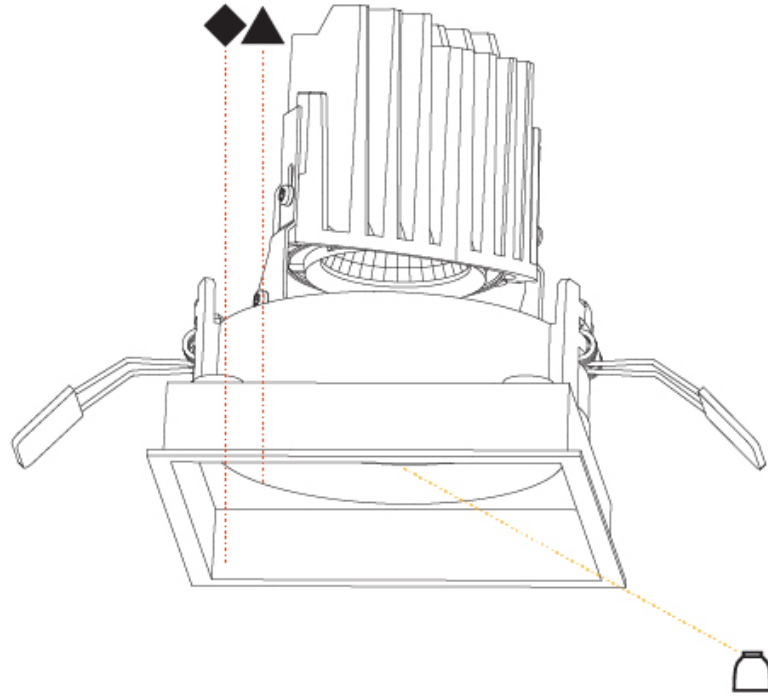

BIONIQ SQUARE DEEP RECESSED

A35552-

PROJECT	_____
TYPE	_____
SPECIFIER	_____
QUANTITY	_____
DATE	_____

A